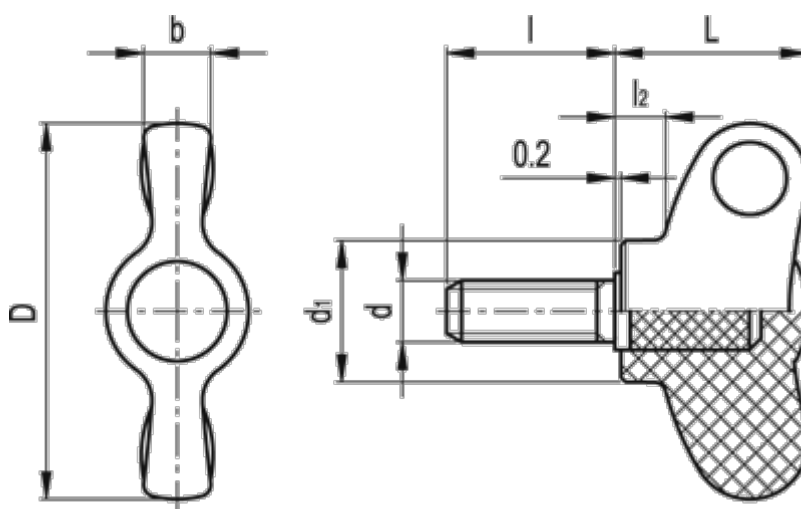

Article number: 2302008664  
Description: E+G Wing nut  
CWN.40 p-M8x25

## Measures

b	= 6.5
D	= 40
d1	= 13.5
d 6g	= M8
G	= 17
l	= 25
L	= 21.0
l2	= 4.5